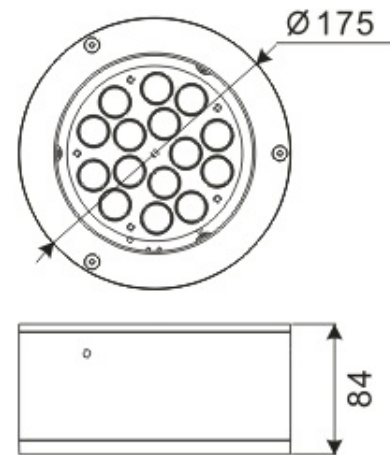

LED Recessed Lighting – LR-R00101

Model No.	LR-R00101
LED Type	5mm
LED Q'TY.	4
Beam Angle	15°
Minimum luminous flux(lm)	20
Voltage	120-240V
LED Watt	0.5W
Environmental Temperature	- 20°C~60°C
Environmental Humidity	0%-95%
Safety Class	I
Safety Type	IP20
Material	Aluminium
Driver	Included